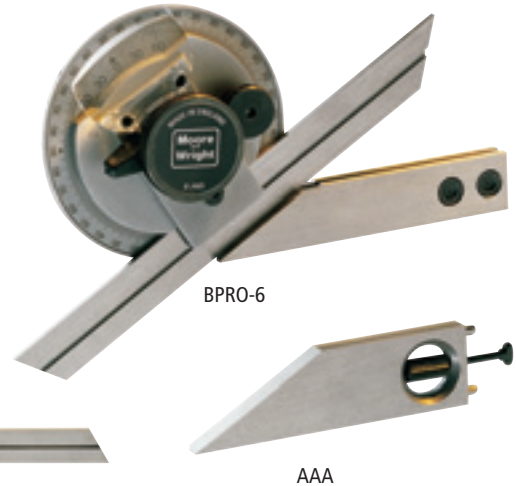

Bevel Protractor BPRO Series

Features:

- Complies with BS1685
- Resolution of 5 arc minutes (1/12 degree)
- Fully hardened and ground stainless steel body
- Top mounted adjuster for fine setting whilst the unit is on a flat surface
- Choice of blade lengths
- Locking lever fitted for ease of blade insertion and positive clamping
- Bevelled blade ends to facilitate working in awkward corners
- Scale plate is graduated 0 - 90° - 0, in both directions through 360°
- Satin chrome plated scale for glare free readings
- Magnifying lens for clear easy reading of the flush scale, preventing parallax errors

Universal Bevel Protractor 500 Series

Features

Standard: Factory Standard

- Made of high quality hardened and ground stainless steel
- High precision satin chromed scale
- Minimum reading 5 minutes
- Magnifying glass for easy reading
- With fine adjustment and height gauge attachment
- 300mm / 12" and 150mm / 6" rule
- Packed as set in plastic box

UNIVERSAL BEVEL PROTRACTOR	
Code No	Range
MW500-01	360 °

Indicator Bevel Protractor 510 Series

Features

Standard: Factory Standard

- Features high quality indicator
- Made of high quality hardened and ground stainless steel
- High precision satin chromed scale
- Minimum reading 5 minutes
- Magnifying glass for easy reading
- With fine adjustment and height gauge attachment
- 300mm / 12" rule and 150mm / 6" rule
- Packed as set in plastic box

INDICATOR BEVEL PROTRACTOR

Code No	Range
MW510-01	360°

Digitronic Protractor 500 Series

Features

- 360° measuring range (4 x 90°)
- Manufactured from stainless steel
- Displays in deg/min/sec and decimal
- Resolution 30"
- Accuracy +/- 5'
- Fine adjustment
- Supplied with 150mm, 200mm and 300mm blades
- Supplied with acute angle attachment
- Battery CR2032